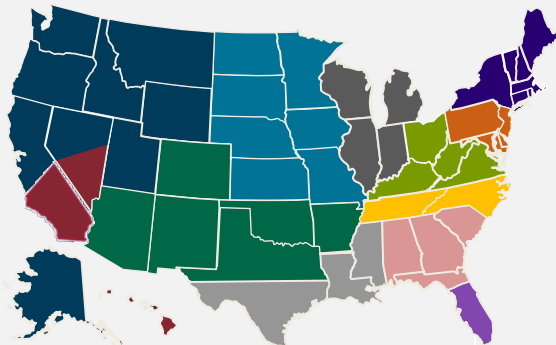

Market-Linked Product Wholesaler Territories: Bank Channel

Chris Mee
Head of Distribution
(561) 361-1206
cmee@incapital.com

Laurie Bricker
Key Accounts Manager
(561) 416-6168
lbricker@incapital.com

Sales Desk:
888-849-5732
AdvisorSupport@incapital.com