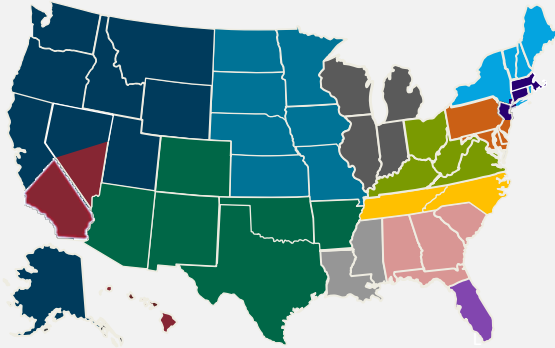

Market-Linked Product Wholesaler Territories: Independent/Regional Channel

Sales Desk:
888-849-5732
AdvisorSupport@incapital.com

AK, N. CA, ID, MT, N. NV, OR, UT, WA, WY

LA, MS

KY, OH, VA, WV

S. CA, HI, S. NV

AL, N. FL, GA, SC

DC, DE, MD, S. NJ, PA

AR, AZ, CO, OK, NM, TX

S. FL

ME, NH, Upstate & Long Island NY, RI, VT

IA, KS, MN, MO, ND, NE, SD

TN, NC

CT, MA, N. NJ, Metro NY

IL, IN, MI, WI

*Regional Vice President / External Wholesaler **Internal Wholesaler