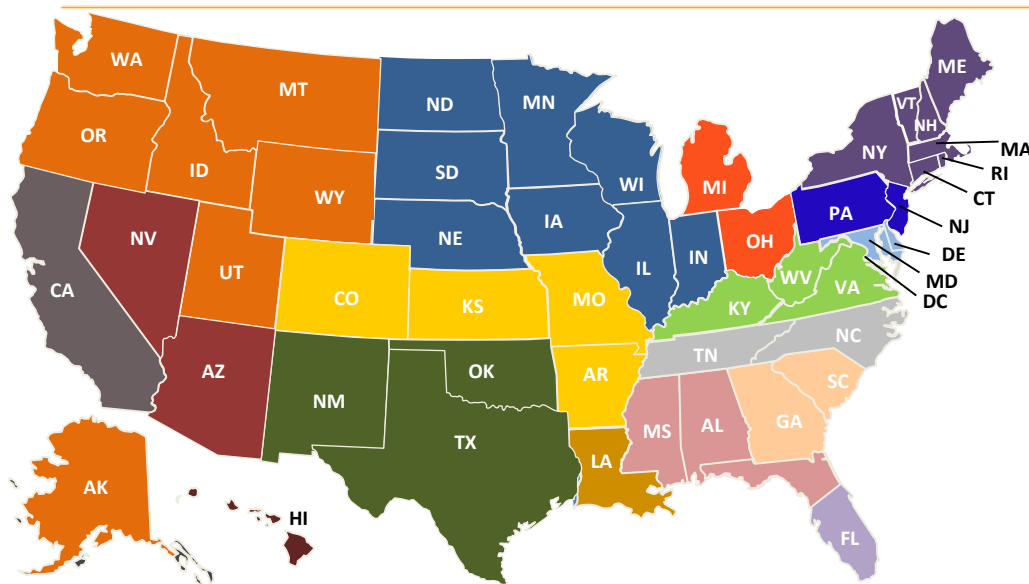

Market-Linked Products Wholesaler Map – Independent/Regional

WA, OR, ID, MT, WY, UT, AK
Anthony Romano
 Regional Vice President
 (561) 569-1749
aromano@incapital.com

Joey Cagno
 Internal Wholesaler
 (561) 416-6116
jcagno@incapital.com